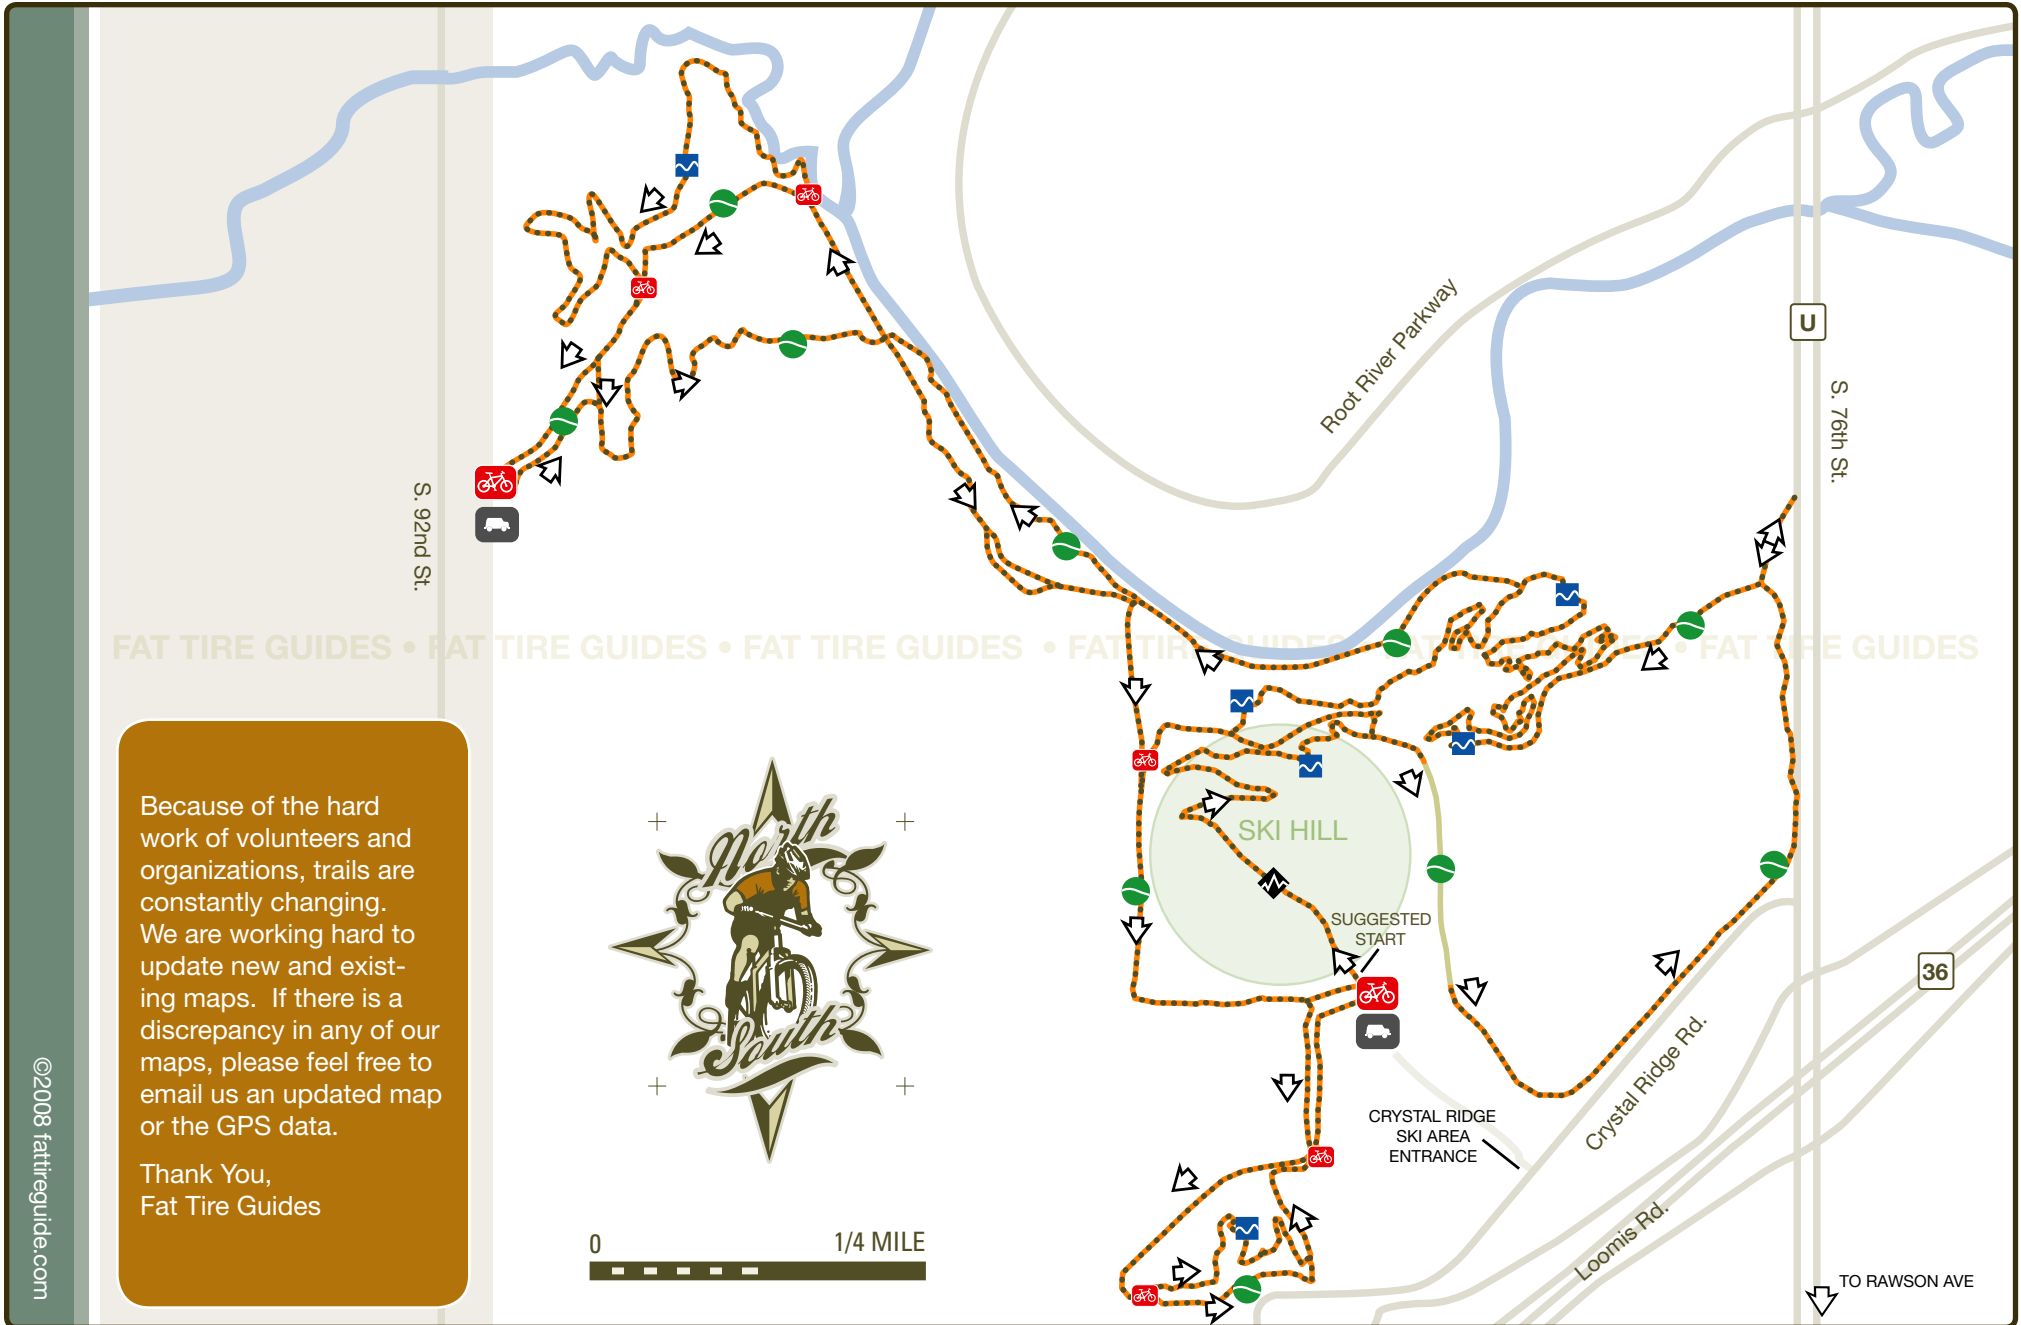

Trail Map: Alpha Mountain Bike Trail

FAT TIRE GUIDES • FAT TIRE GUIDES • FAT TIRE GUIDES • FAT TIRE GUIDES • FAT TIRE GUIDES • FAT TIRE GUIDES

Because of the hard work of volunteers and organizations, trails are constantly changing. We are working hard to update new and existing maps. If there is a discrepancy in any of our maps, please feel free to email us an updated map or the GPS data.

Thank You,
Fat Tire Guides

©2008 fattireguide.com

	Trailhead/Start		Easy		Parking Lot
	Single Track		More difficult		Picnic Area
	Double Track		Most Difficult		Restrooms
	Road				