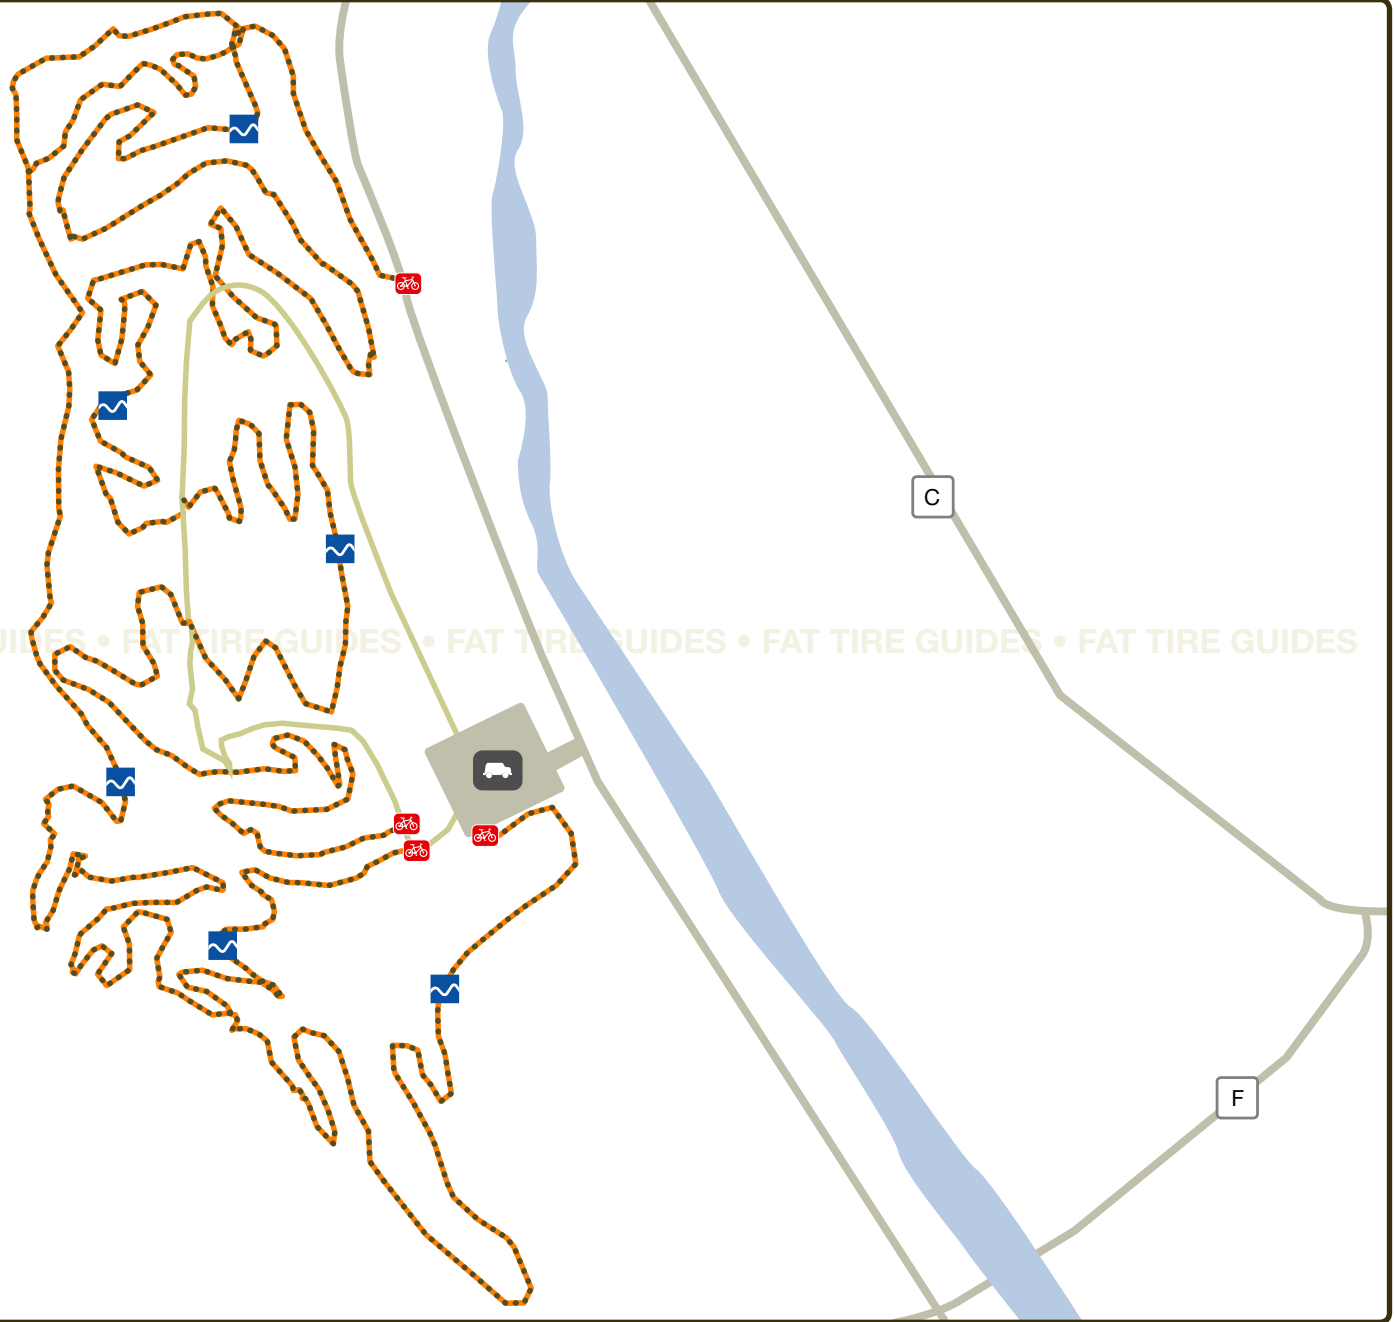

Trail Map: Winter Park

FAT TIRE GUIDES • FAT TIRE GUIDES • FAT TIRE GUIDES • FAT TIRE GUIDES • FAT TIRE GUIDES • FAT TIRE GUIDES

Because of the hard work of volunteers and organizations, trails are constantly changing. We are working hard to update new and existing maps. If there is a discrepancy in any of our maps, please feel free to email us an updated map or the GPS data.

Thank You,
Fat Tire Guides

©2007 Fat Tire Guides

	Trailhead/Start		Easy		Parking Lot
	Single Track		More difficult		Picnic Area
	Double Track		Most Difficult		Restrooms
	Road				