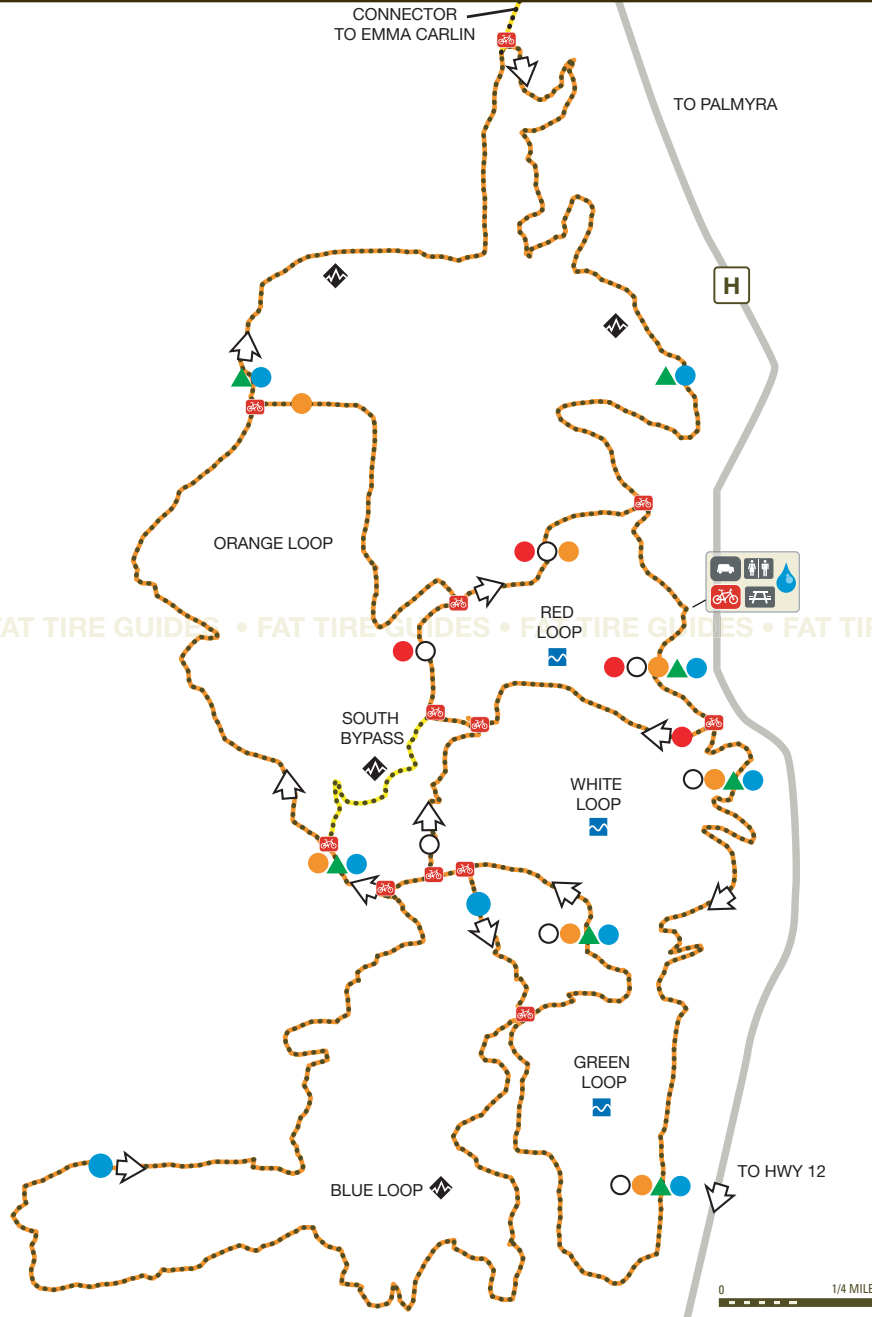

Trail Map: John Muir

Because of the hard work of volunteers and organizations, trails are constantly changing. We are working hard to update new and existing maps. If there is a discrepancy in any of our maps, please feel free to email us an updated map or the GPS data.

Thank You,
Fat Tire Guides

©2008 Fat Tire Guides

	Trailhead/Start		Easy		Parking Lot		Water
	Single Track		More difficult		Picnic Area		
	Connector		Most Difficult		Restrooms		
	Double Track						
	Road						