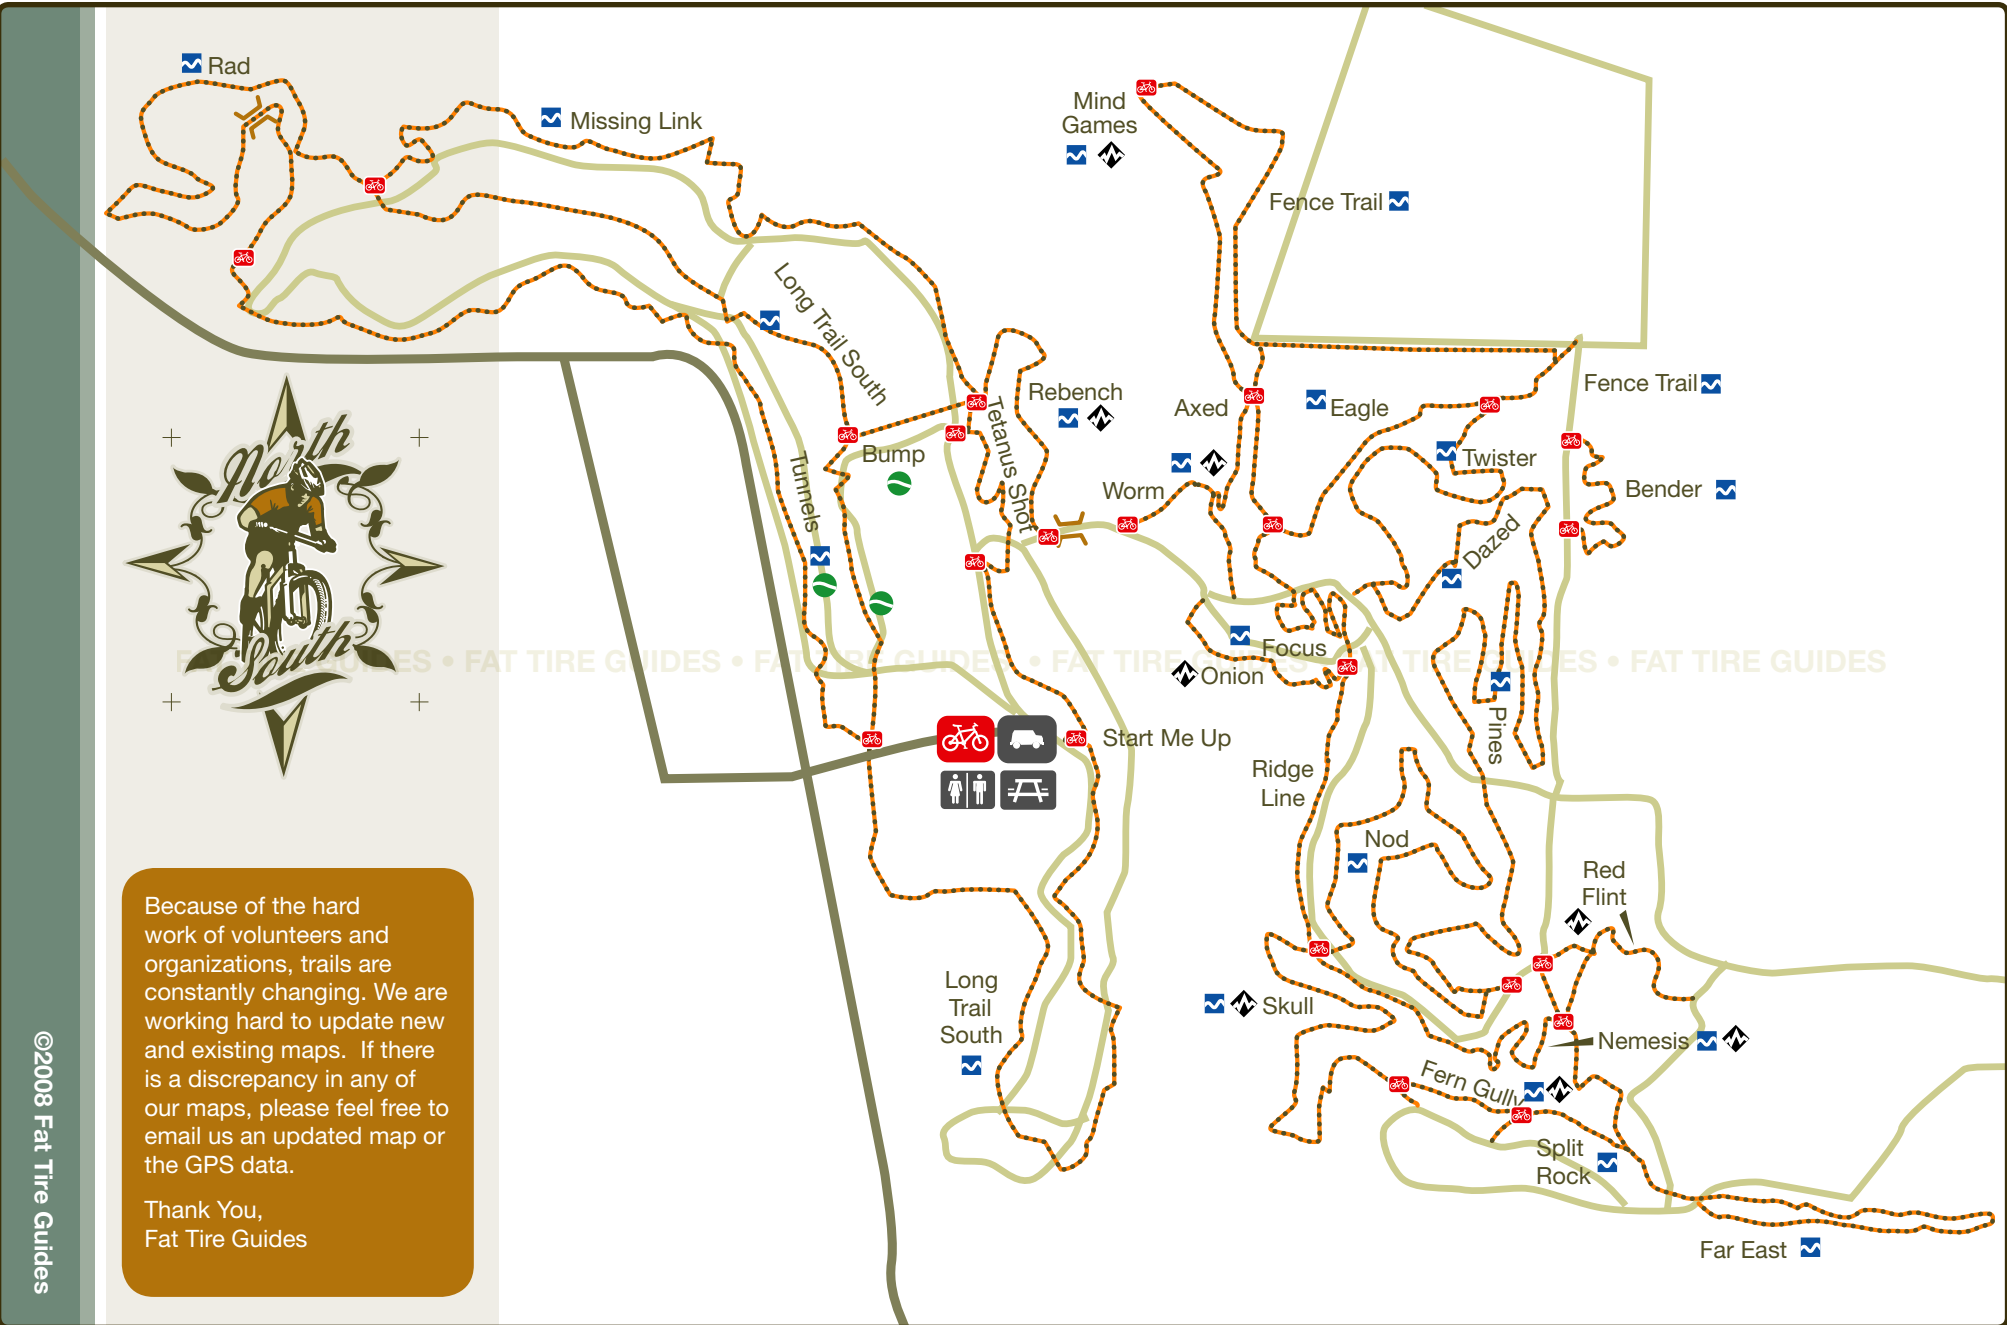

Trail Map: Lowes Creek

Because of the hard work of volunteers and organizations, trails are constantly changing. We are working hard to update new and existing maps. If there is a discrepancy in any of our maps, please feel free to email us an updated map or the GPS data.

Thank You,
Fat Tire Guides

©2008 Fat Tire Guides

| | | | | | |
|--|-----------------|--|----------------|--|-------------|
| | Trailhead/Start | | Easy | | Parking Lot |
| | Single Track | | More Difficult | | Picnic Area |
| | Double Track | | Most Difficult | | Restrooms |
| | Road | | | | |