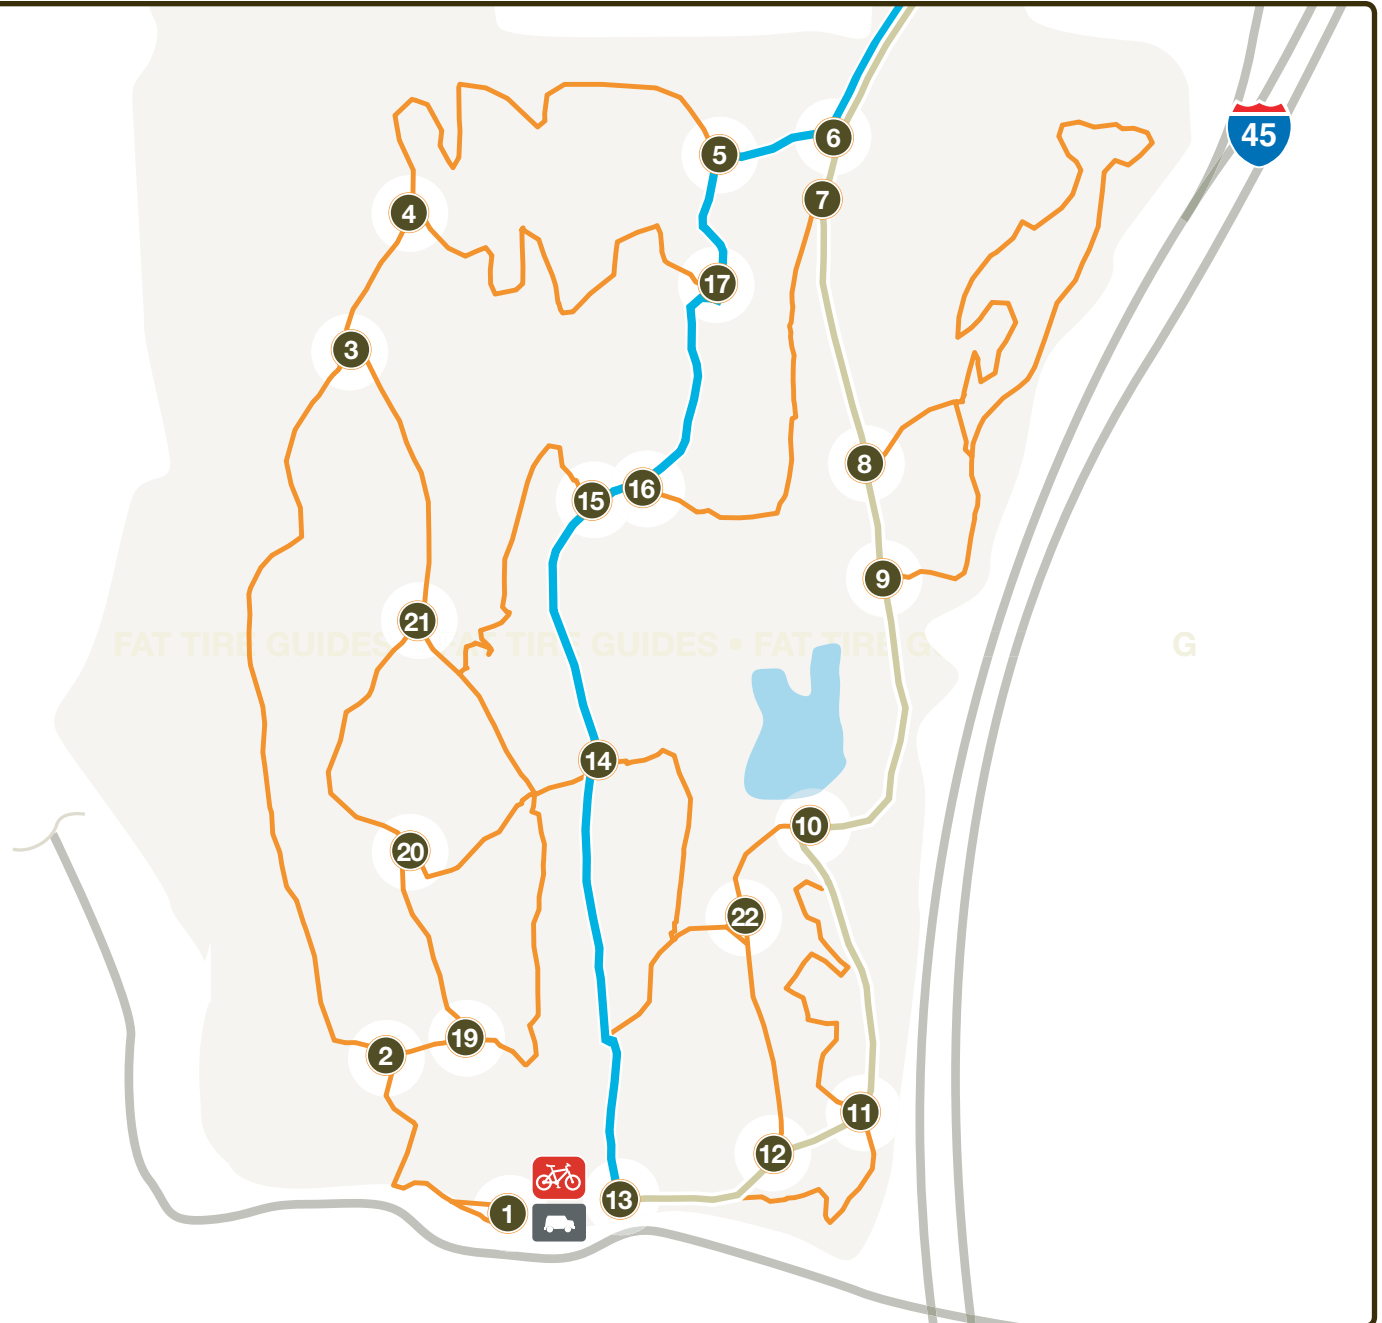

# Trail Map: Glacial Blue Hills City Trail System

Because of the hard work of volunteers and organizations, trails are constantly changing. We are working hard to update new and existing maps. If there is a discrepancy in any of our maps, please feel free to email us an updated map or the GPS data.

Thank You,  
Fat Tire Guides

	Single Track		Parking Lot
	Double Track		Trailhead/Start
	Road		
	Ice Age Trail		